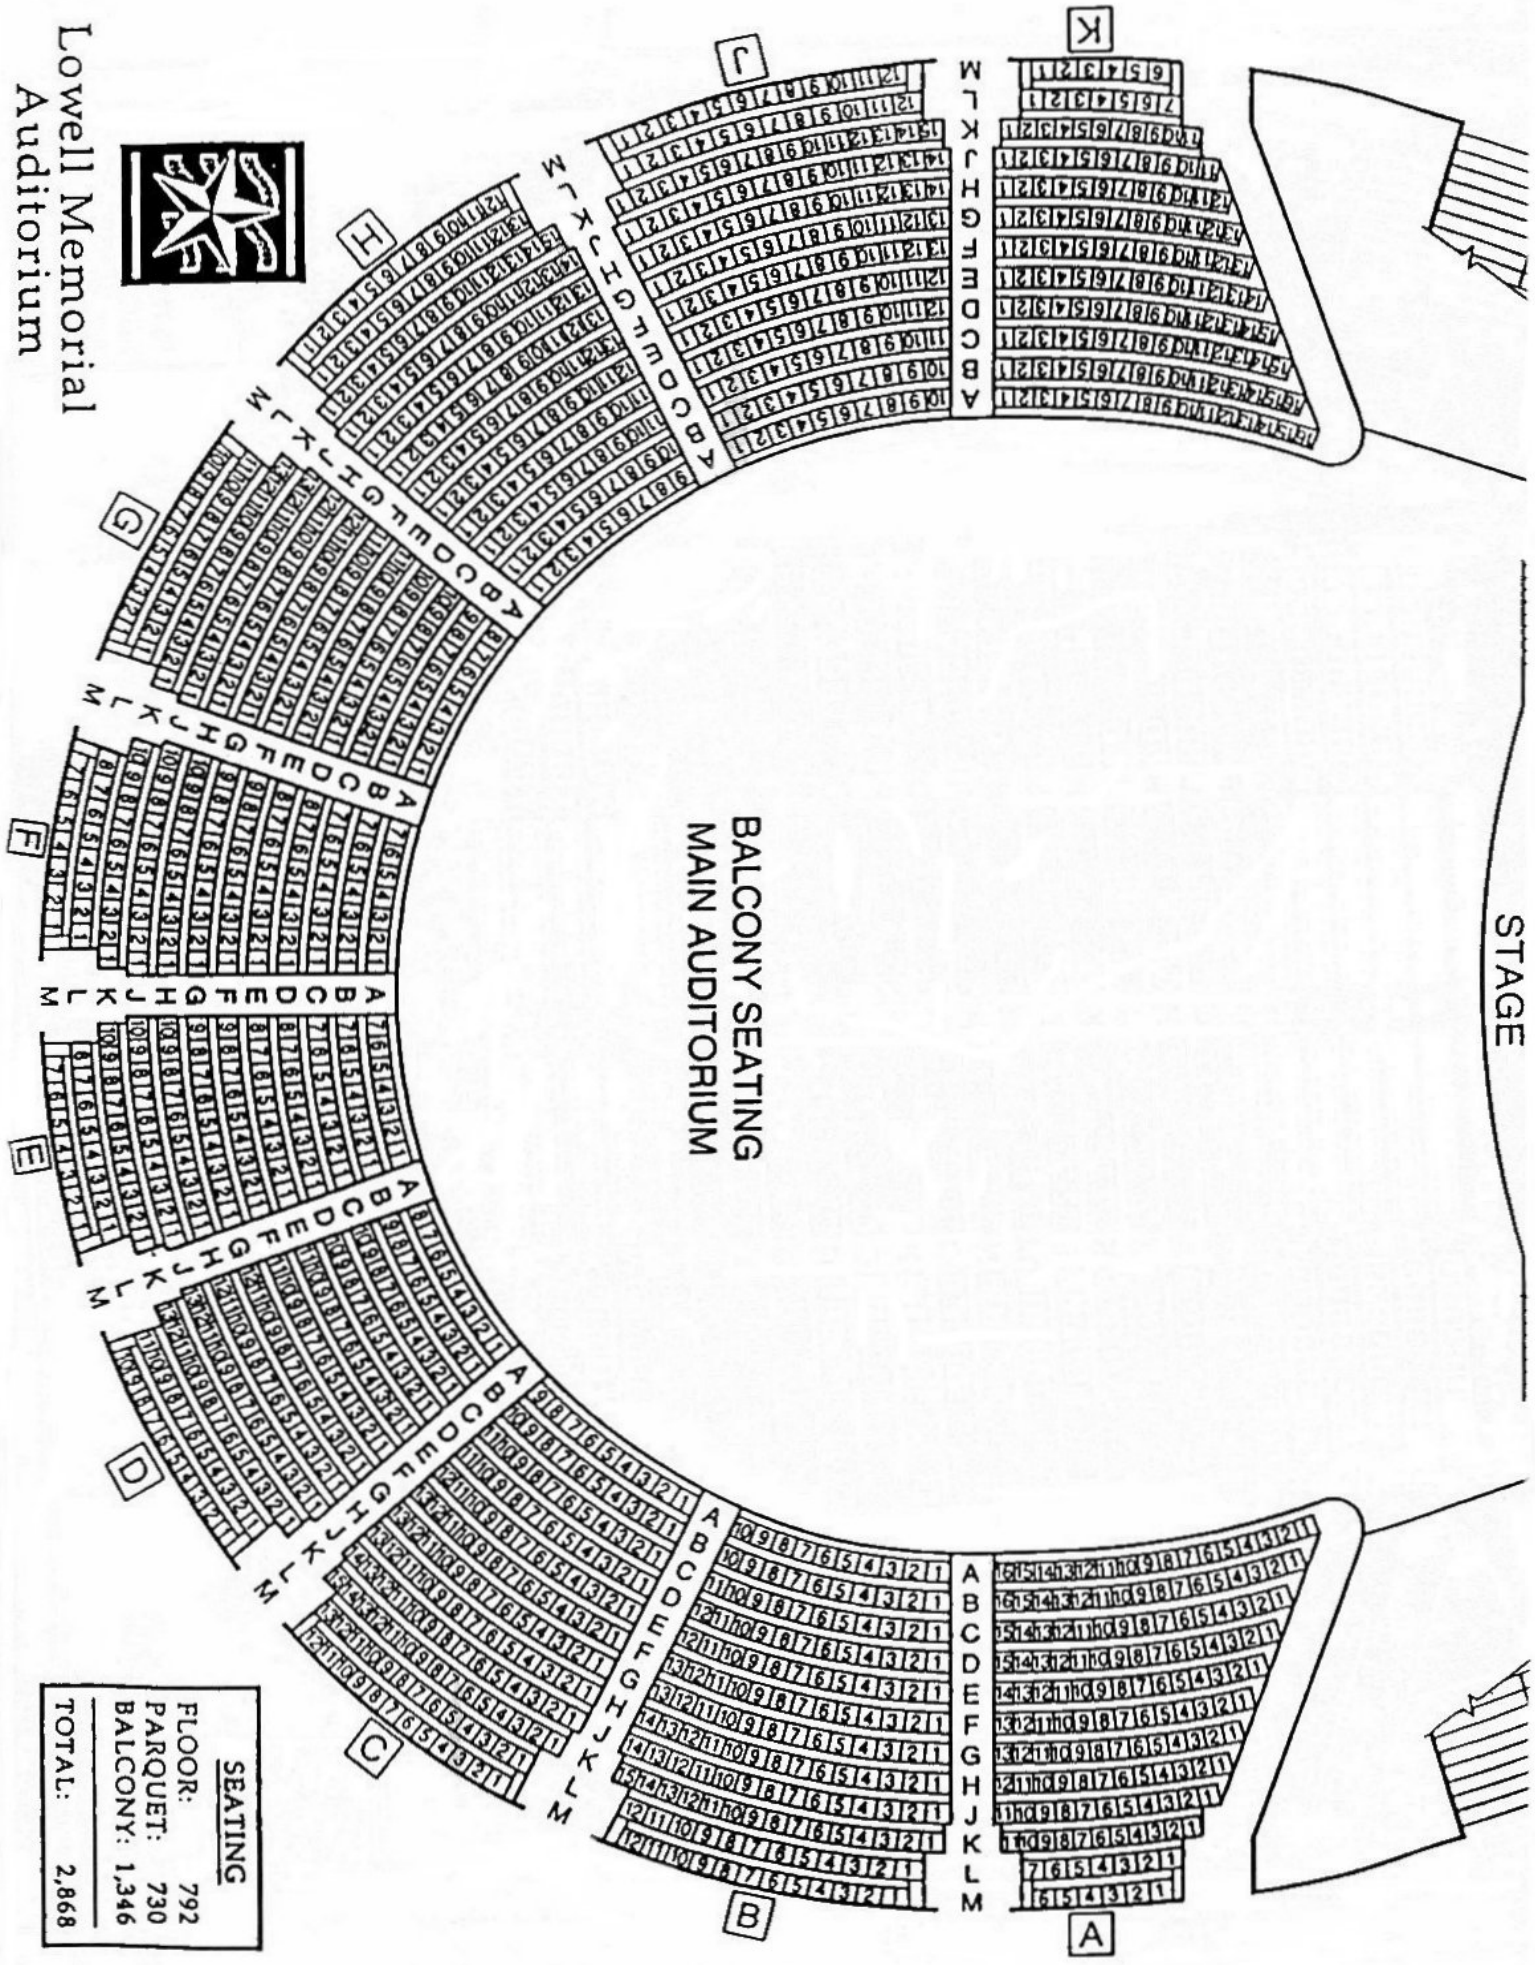

Lowell Memorial  
Auditorium

BALCONY SEATING  
MAIN AUDITORIUM

STAGE

SEATING	
FLOOR:	792
PARQUET:	730
BALCONY:	1,346
<b>TOTAL:</b>	<b>2,868</b>