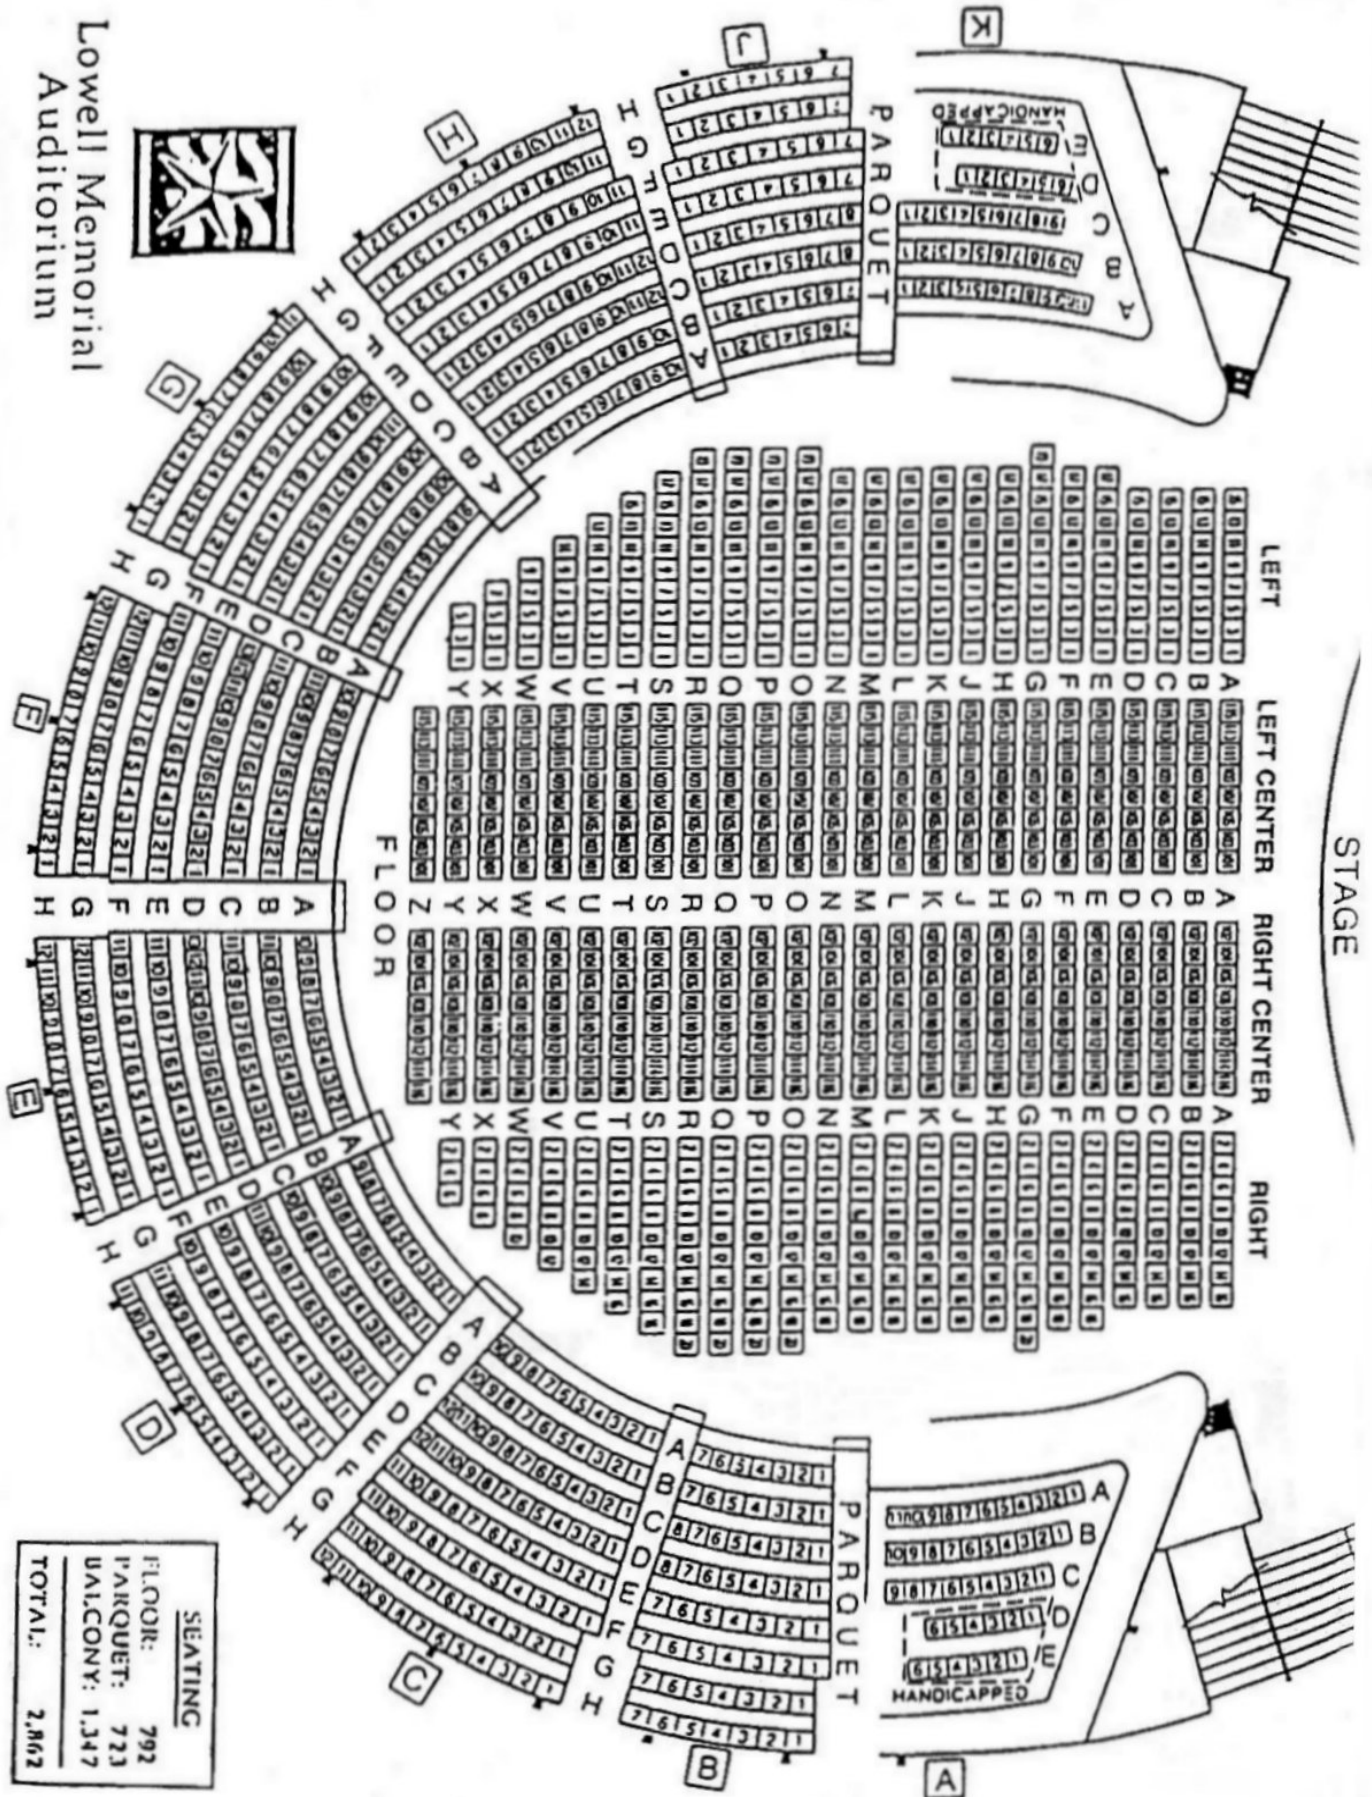

# Lowell Memorial Auditorium

STAGE

SEATING	
FLOOR:	792
PARQUET:	723
VALCONY:	1,347
TOTAL:	2,862